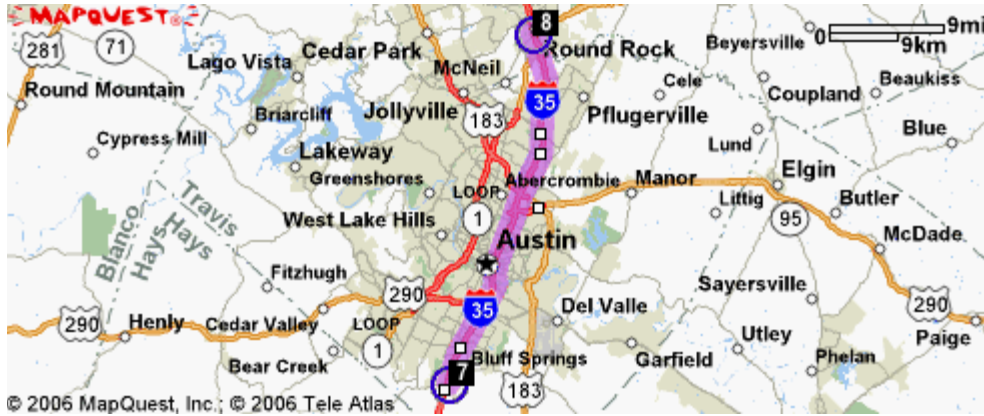

Directions from Austin:

Take IH-35 North

Take EXIT 252B toward RM-620.

Stay STRAIGHT to go onto N I-35

Turn LEFT onto ROUND ROCK AVE / RR 620 / RM 620.

End at 2100 Round Rock Ave
Round Rock, TX 78681-4010, US