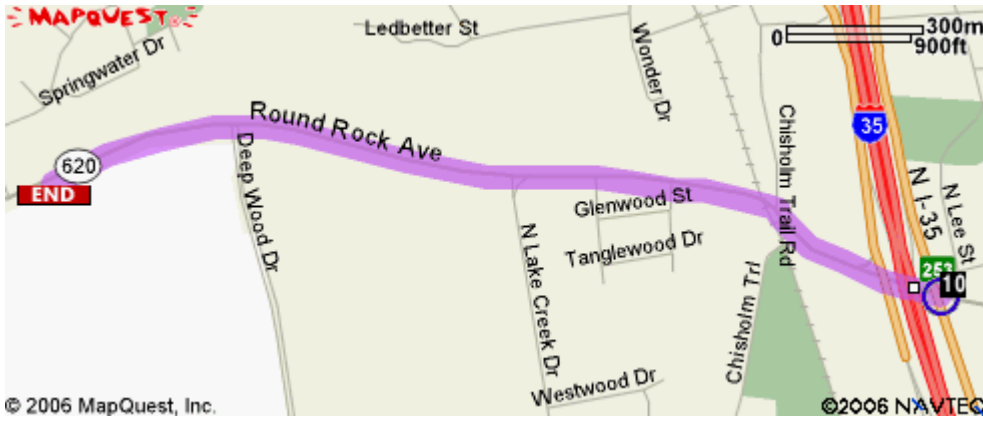

Directions from Austin:

Take IH-35 North

Take EXIT 252B toward RM-620.

Stay STRAIGHT to go onto N I-35

Turn LEFT onto ROUND ROCK AVE / RR 620 / RM 620.

End at 2100 Round Rock Ave
Round Rock, TX 78681-4010, US