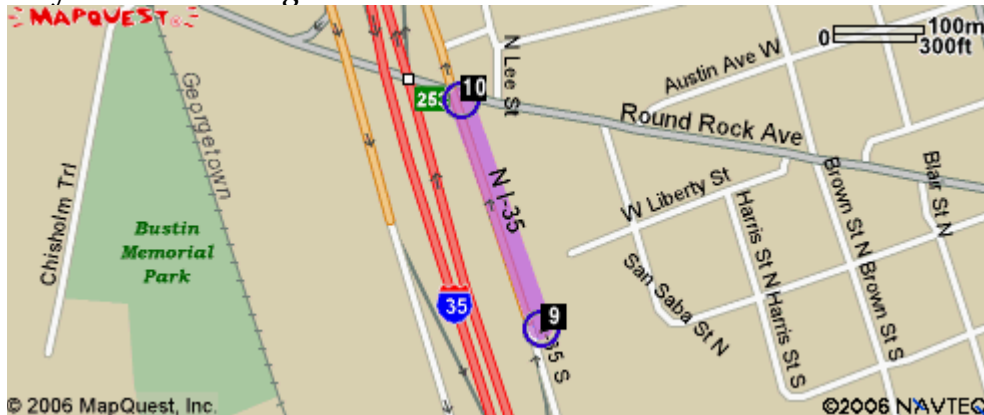

Directions from Austin:

Take IH-35 North

Take EXIT 252B toward RM-620.

Stay STRAIGHT to go onto N I-35

Turn LEFT onto ROUND ROCK AVE / RR 620 / RM 620.

End at 2100 Round Rock Ave
Round Rock, TX 78681-4010, US